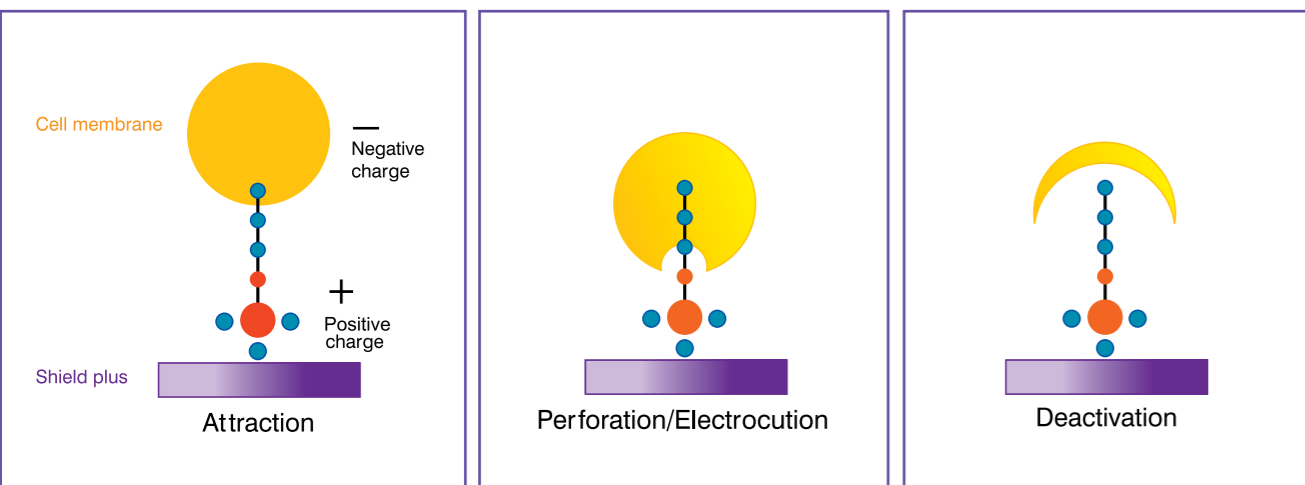

Most healthcare upholsteries include an anti-microbial agent to inhibit the growth of bacteria and the spread of infection. That said, not all antimicrobials are created equal BUT does their anti-microbial truly contribute to the reduction of the routes to infection and cross contamination?

Shield Plus™ A unique, revolutionary fabric technology

- Unlike silver and other inorganic anti-microbial agents, **Shield Plus™**:
- Is a non-leaching and non-migrating technology which is encapsulated permanently within the vinyl
 - Destroys bacteria with immediate effect on contact
 - Is active for the life of the fabric
 - Does not deplete
 - Does not create immunity to the agent or adaptive organisms
 - Targets the broadest spectrum of microbes – effective even against the C diff spore
 - Is safe for the environment and you – free from toxic metals
 - Registered worldwide

| | | |
|--|--|---|
| <p>The micro-organisms are attracted to the molecular coating of the Shield Plus™ fabric by a negative/positive action</p> | <p>Upon contact, the cell membrane is punctured and the bio-chemicals within are electrocuted. Piercing and electrocution prevent growth and proliferation</p> | <p>Safe and optimal anti-microbial protection is provided, even after frequent cleaning</p> |
| <p>This mechanical action ensures that bacteria, fungi and algae are effectively and immediately controlled.</p> | | |